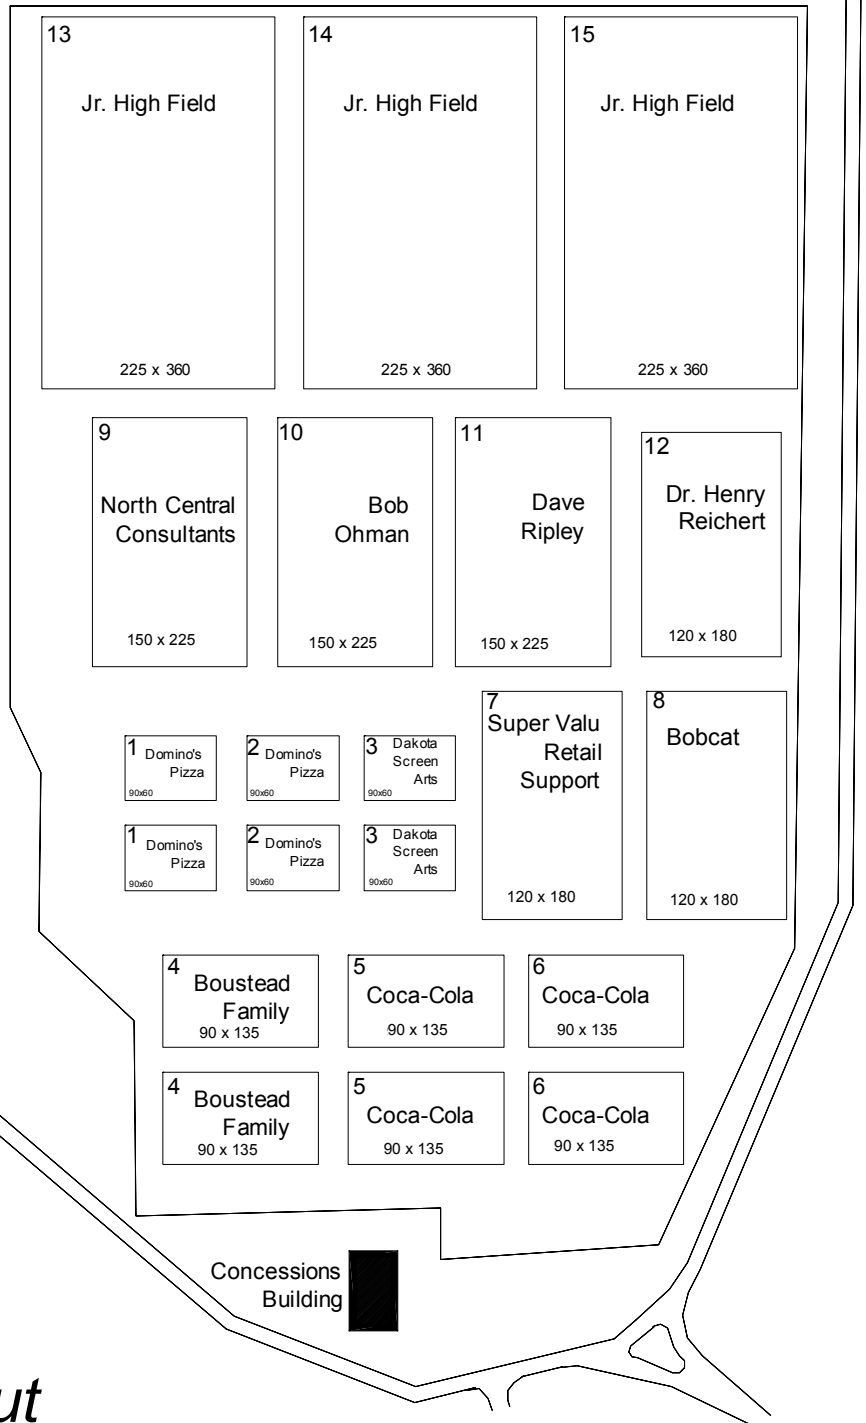

BSL Fall Field Layout			
Grade	Field #	Field Name	Parking Lot
Pre-K-K	1	Domino's Pizza	EC
Pre-K-K	2	Domino's Pizza	EC
Pre-K-K	3	Dakota Screen Arts	EC
1	4	Boustead Family	NE
1	5	Coca-Cola	NE
1	6	Coca-Cola	NE
2-3	7	Super Valu Retail Support	NE & EC
2-3	8	Bobcat	NE & EC
4-8	9	North Central Consultants	NE & EC
4-8	10	Bob Ohman	NE & EC
4-8	11	Dave Ripley	NE & EC
2-3	12	Dr. Henry Reichert	NE & EC
High Sch	13	Jr. High Field	SW
High Sch	14	Jr. High Field	SW
High Sch	15	Jr. High Field	SW

Cottonwood Park Soccer Field Layout FALL