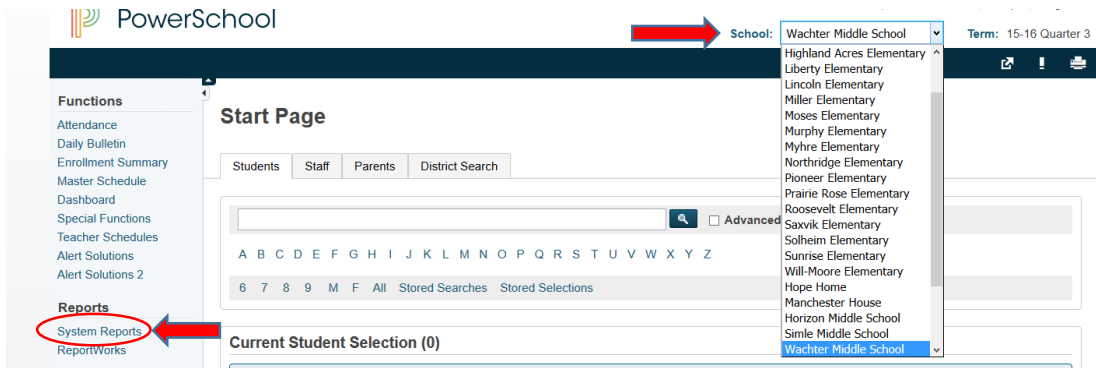

## How to run the Middle School Early Warning Signs Report

1. Log into PowerSchool: <https://bismarck.ps.state.nd.us/admin/pw.html>
2. If applicable, select school

3. Click on "System Reports"
4. Click on "sqlReports 4"

5. Click on "Discipline/At Risk"
6. Click on "Middle School Early Warning Signs"

7. Type in your Cut scores for ELA and Math. Anything *below* your indicated score will be flagged.

Select your Term

Submit