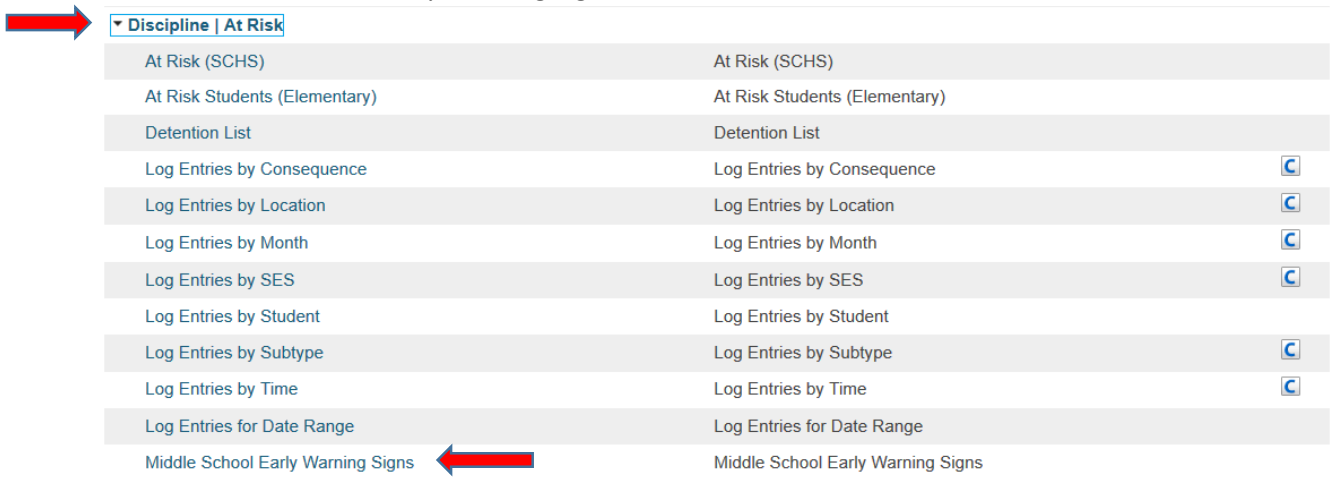

## How to run the Middle School Early Warning Signs Report

1. Log into PowerSchool: <https://bismarck.ps.state.nd.us/admin/pw.html>
2. If applicable, select school

3. Click on "System Reports"
4. Click on "sqlReports 4"

5. Click on "Discipline/At Risk"
6. Click on "Middle School Early Warning Signs"

7. Type in your Cut scores for ELA and Math. Anything *below* your indicated score will be flagged.

Select your Term

Submit