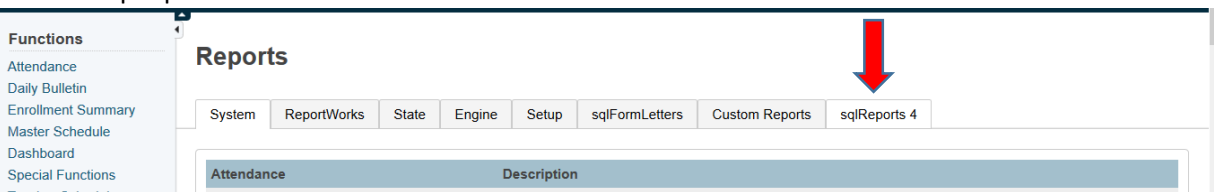

## How to run the Middle School Early Warning Signs Report

1. Log into PowerSchool: <https://bismarck.ps.state.nd.us/admin/pw.html>
2. If applicable, select school

3. Click on "System Reports"
4. Click on "sqlReports 4"

5. Click on "Discipline/At Risk"
6. Click on "Middle School Early Warning Signs"

7. Type in your Cut scores for ELA and Math. Anything *below* your indicated score will be flagged.

Select your Term

Submit